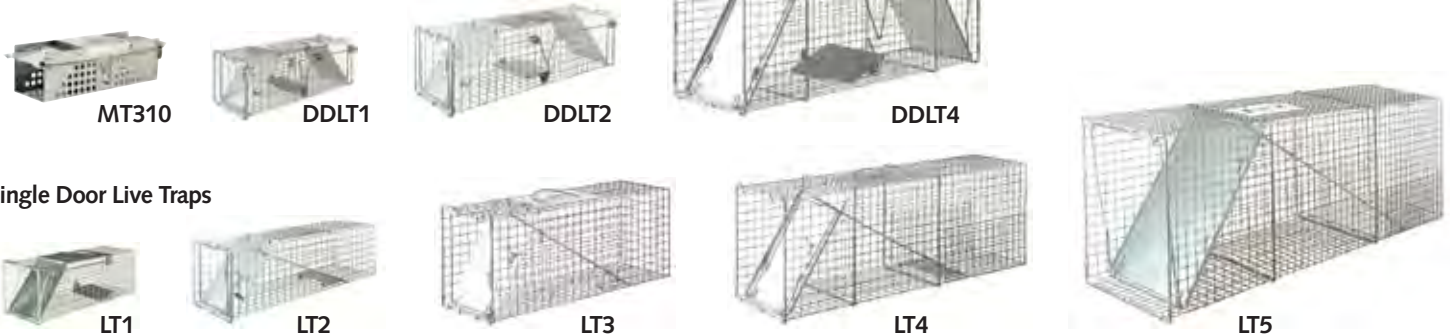

# LIVE TRAPS

- New attractive packaging for improved product presentation
- No assembly, ready to use
- Easy to bait and set
- Spring loaded door
- Protected handle for transporting
- Easy release mechanism
- Heavy galvanized wire mesh with steel reinforcement

## Double Door Live Traps

MT310

DDLT1

DDLT2

DDLT4

LT1

LT2

LT3

## Single Door Live Traps